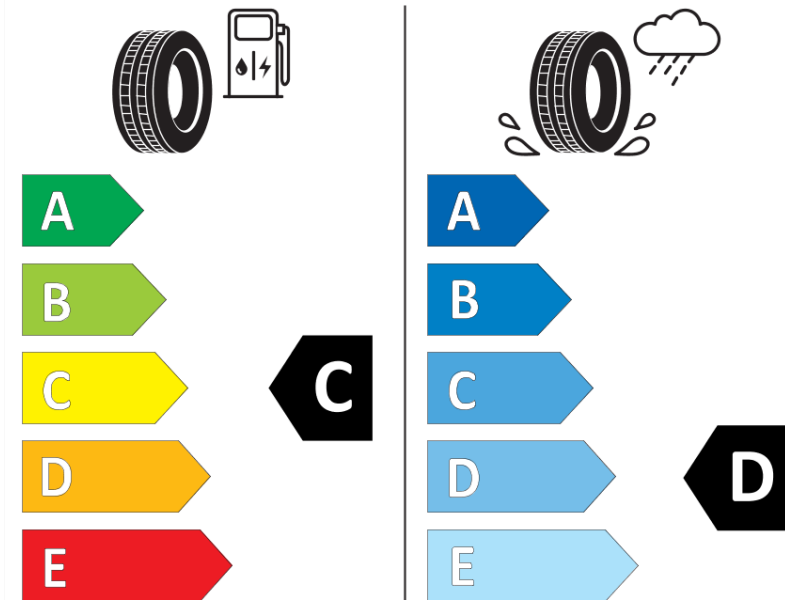

Product Information Sheet

Delegated Regulation (EU) 2020/740

Supplier name or trademark	TAURUS
Commercial name or trade designation	ALL SEASON SUV
Tyre type identifier	497750
Tyre size designation	235/65R17
Load-capacity index	108
Speed category symbol	V
Fuel efficiency class	C
Wet grip class	D
External rolling noise class	A
External rolling noise value	68 dB
Severe snow tyre	Yes
Ice tyre	No
Date of start of production	22/19
Date of end of production	
Load version	XL
Additional information	235/65 R17 108V XL TL ALL SEASON SUV TA

ENERG

TAURUS

497750

235/65R17 108 V

C1

2020/740