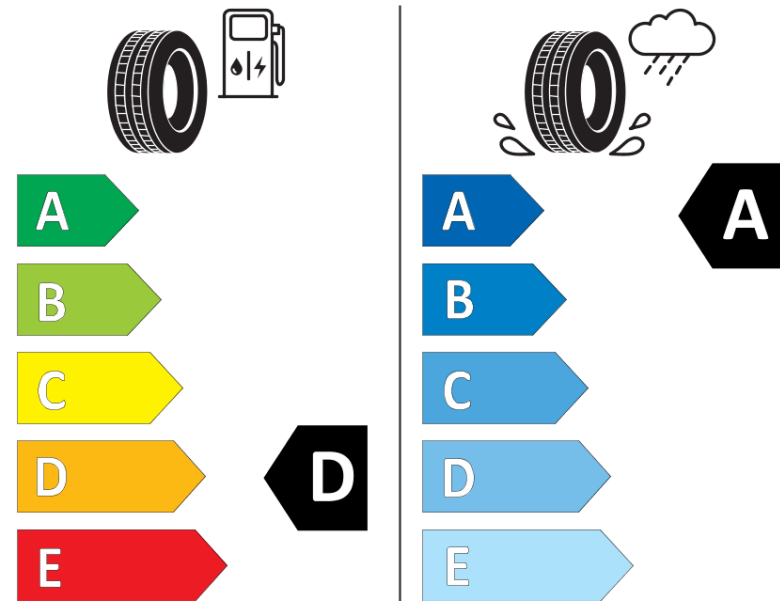

Product Information Sheet

Delegated Regulation (EU) 2020/740

Supplier name or trademark	MICHELIN
Commercial name or trade designation	PILOT SPORT 4 S
Tyre type identifier	499245
Tyre size designation	265/30ZR21
Load-capacity index	96
Speed category symbol	(Y)
Fuel efficiency class	D
Wet grip class	A
External rolling noise class	B
External rolling noise value	71 dB
Severe snow tyre	No
Ice tyre	No
Date of start of production	41/16
Date of end of production	
Load version	XL
Additional information	265/30 ZR21 (96Y) XL TL PILOT SPORT 4 S MI

ENERG

MICHELIN

499245

265/30ZR21 (96Y) XL

C1

2020/740