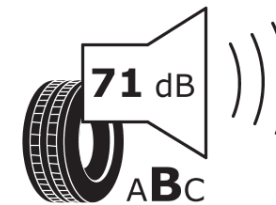

Product Information Sheet

Delegated Regulation (EU) 2020/740

Supplier name or trademark	MICHELIN
Commercial name or trade designation	PILOT SPORT 4 S
Tyre type identifier	499245
Tyre size designation	265/30ZR21
Load-capacity index	96
Speed category symbol	(Y)
Fuel efficiency class	D
Wet grip class	A
External rolling noise class	B
External rolling noise value	71 dB
Severe snow tyre	No
Ice tyre	No
Date of start of production	41/16
Date of end of production	
Load version	XL
Additional information	265/30 ZR21 (96Y) XL TL PILOT SPORT 4 S MI

ENERG

MICHELIN

499245

265/30ZR21 (96Y) XL

C1

2020/740