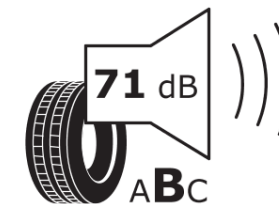

Product Information Sheet

Delegated Regulation (EU) 2020/740

Supplier name or trademark	MICHELIN
Commercial name or trade designation	PILOT SPORT 4
Tyre type identifier	500453
Tyre size designation	205/40ZR17
Load-capacity index	84
Speed category symbol	(Y)
Fuel efficiency class	D
Wet grip class	A
External rolling noise class	B
External rolling noise value	71 dB
Severe snow tyre	No
Ice tyre	No
Date of start of production	41/16
Date of end of production	
Load version	XL
Additional information	205/40 ZR17 (84Y) XL TL PILOT SPORT 4 MI

ENERG

MICHELIN

500453

205/40ZR17 (84Y) XL

C1

2020/740