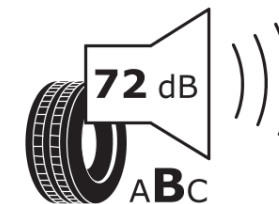

ENERG

MICHELIN

500483

255/40R21 102 Y

C1