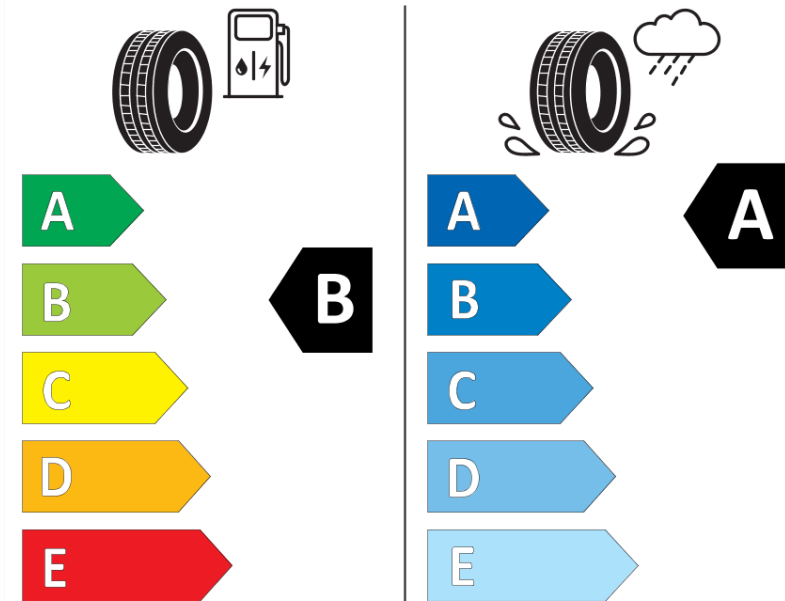

## Product Information Sheet

Delegated Regulation (EU) 2020/740

Supplier name or trademark	<b>MICHELIN</b>
Commercial name or trade designation	<b>PILOT SPORT 4 SUV MO</b>
Tyre type identifier	<b>500483</b>
Tyre size designation	<b>255/40R21</b>
Load-capacity index	<b>102</b>
Speed category symbol	<b>Y</b>
Fuel efficiency class	<b>B</b>
Wet grip class	<b>A</b>
External rolling noise class	<b>B</b>
External rolling noise value	<b>72 dB</b>
Severe snow tyre	<b>No</b>
Ice tyre	<b>No</b>
Date of start of production	<b>40/17</b>
Date of end of production	
Load version	<b>XL</b>
Additional information	<b>255/40 R21 102Y XL TL PILOT SPORT 4 SUV MO MI</b>

# ENERG

**MICHELIN**

500483

255/40R21 102 Y

C1

2020/740