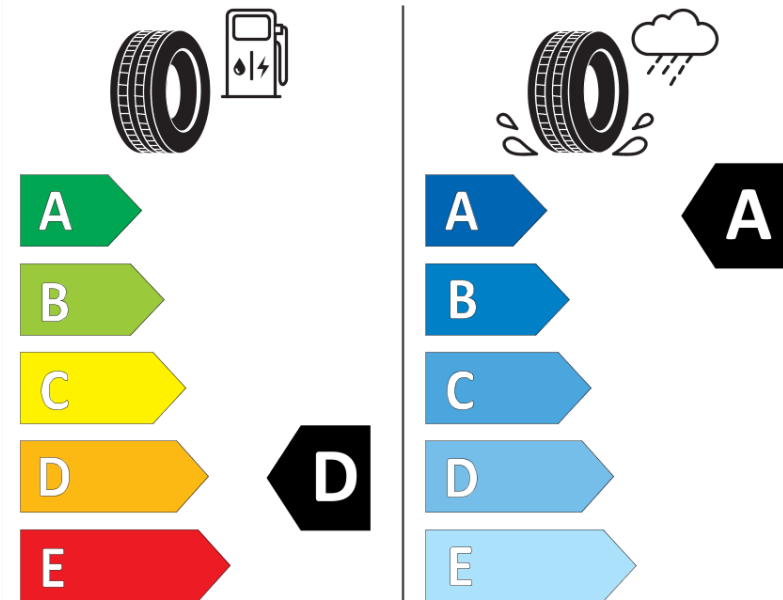

Product Information Sheet

Delegated Regulation (EU) 2020/740

Supplier name or trademark	MICHELIN
Commercial name or trade designation	PILOT SUPER SPORT
Tyre type identifier	500689
Tyre size designation	245/35ZR21
Load-capacity index	96
Speed category symbol	(Y)
Fuel efficiency class	D
Wet grip class	A
External rolling noise class	B
External rolling noise value	71 dB
Severe snow tyre	No
Ice tyre	No
Date of start of production	26/13
Date of end of production	
Load version	XL
Additional information	245/35 ZR 21 (96Y) XL TL PILOT SUPER SPORT ZP MI

ENERG

MICHELIN

500689

245/35ZR21 (96Y) XL

C1

2020/740