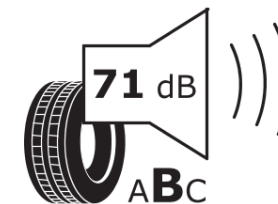

ENERG

MICHELIN

503736

255/45R20 101 W

C1