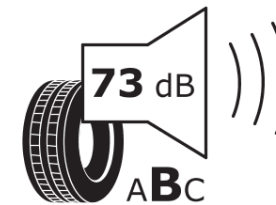

## Product Information Sheet

Delegated Regulation (EU) 2020/740

Supplier name or trademark	<b>MICHELIN</b>
Commercial name or trade designation	<b>PILOT SUPER SPORT *</b>
Tyre type identifier	<b>504037</b>
Tyre size designation	<b>275/35ZR19</b>
Load-capacity index	<b>100</b>
Speed category symbol	<b>(Y)</b>
Fuel efficiency class	<b>D</b>
Wet grip class	<b>B</b>
External rolling noise class	<b>B</b>
External rolling noise value	<b>73 dB</b>
Severe snow tyre	<b>No</b>
Ice tyre	<b>No</b>
Date of start of production	<b>36/11</b>
Date of end of production	
Load version	<b>XL</b>
Additional information	<b>275/35ZR19 (100Y) EXTRA LOAD TL PILOT SUPER SPORT * MI</b>

# ENERG

**MICHELIN**

504037

275/35ZR19 (100Y) XL

C1

2020/740