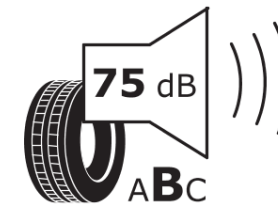

ENERG

MICHELIN

504149

285/30R20 99 W

C1