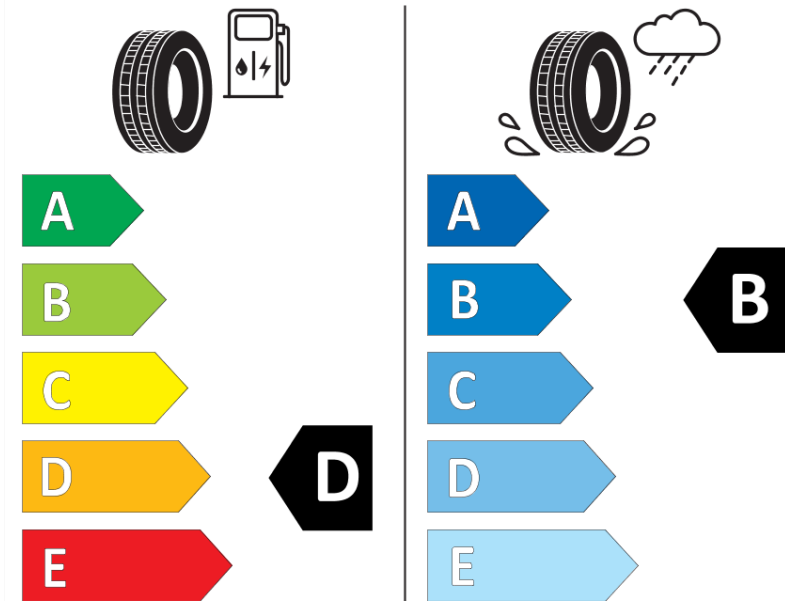

Product Information Sheet

Delegated Regulation (EU) 2020/740

Supplier name or trademark	MICHELIN
Commercial name or trade designation	PILOT SPORT PS2 N2
Tyre type identifier	505499
Tyre size designation	265/35ZR19
Load-capacity index	94
Speed category symbol	(Y)
Fuel efficiency class	D
Wet grip class	B
External rolling noise class	B
External rolling noise value	70 dB
Severe snow tyre	No
Ice tyre	No
Date of start of production	19/06
Date of end of production	
Load version	SL
Additional information	265/35ZR19 (94Y) TL PILOT SPORT PS2 N2 MI

ENERG

MICHELIN

505499

265/35ZR19 (94Y)

C1