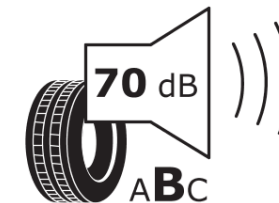

ENERG

MICHELIN

505499

265/35ZR19 (94Y)

C1