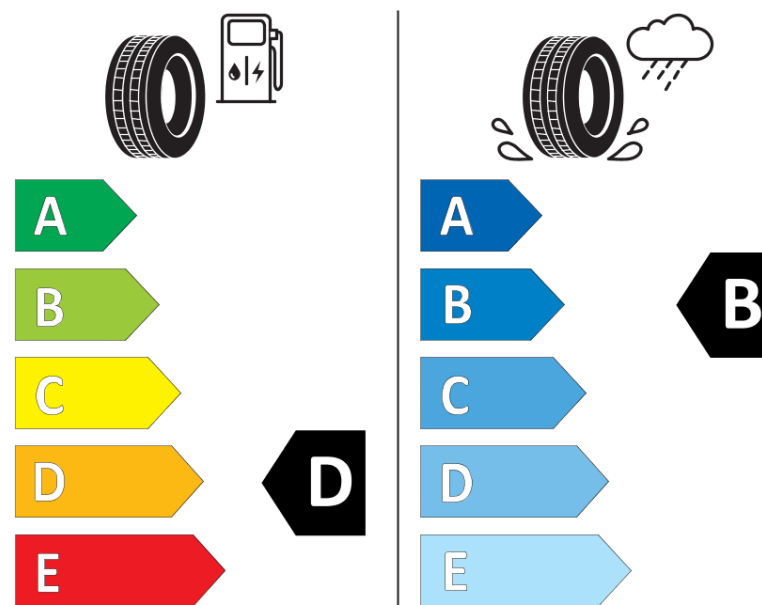

Product Information Sheet

Delegated Regulation (EU) 2020/740

Supplier name or trademark	KLEBER
Commercial name or trade designation	TRANSPRO
Tyre type identifier	505943
Tyre size designation	215/65R15C
Load-capacity index	104
Load-capacity index (Load index for Dual mounting)	102
Speed category symbol	T
Fuel efficiency class	D
Wet grip class	B
External rolling noise class	B
External rolling noise value	72 dB
Severe snow tyre	No
Date of start of production	44/12
Date of end of production	
Additional information	215/65 R 15C 104/102T TL TRANSPRO KL
Load-capacity index (Single Load index for additional service description)	
Load-capacity index (Dual Load index for additional service description)	
Speed category symbol (for Additional Service Description)	

ENERG

KLEBER

505943

215/65R15C 104/102 T

C2

2020/740