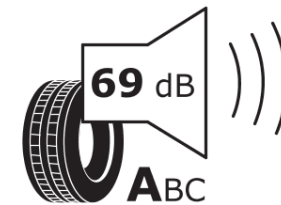

## Product Information Sheet

Delegated Regulation (EU) 2020/740

Supplier name or trademark	<b>MICHELIN</b>
Commercial name or trade designation	<b>PRIMACY 5 ENERGY</b>
Tyre type identifier	<b>507212</b>
Tyre size designation	<b>205/55R17</b>
Load-capacity index	<b>95</b>
Speed category symbol	<b>V</b>
Fuel efficiency class	<b>A</b>
Wet grip class	<b>A</b>
External rolling noise class	<b>A</b>
External rolling noise value	<b>69 dB</b>
Severe snow tyre	<b>No</b>
Ice tyre	<b>No</b>
Date of start of production	<b>36/25</b>
Date of end of production	
Load version	<b>XL</b>
Additional information	<b>205/55R17 95V XL PRIMACY 5 energy</b>

# ENERGY

**MICHELIN**

507212

205/55R17 95 V XL

C1

2020/740