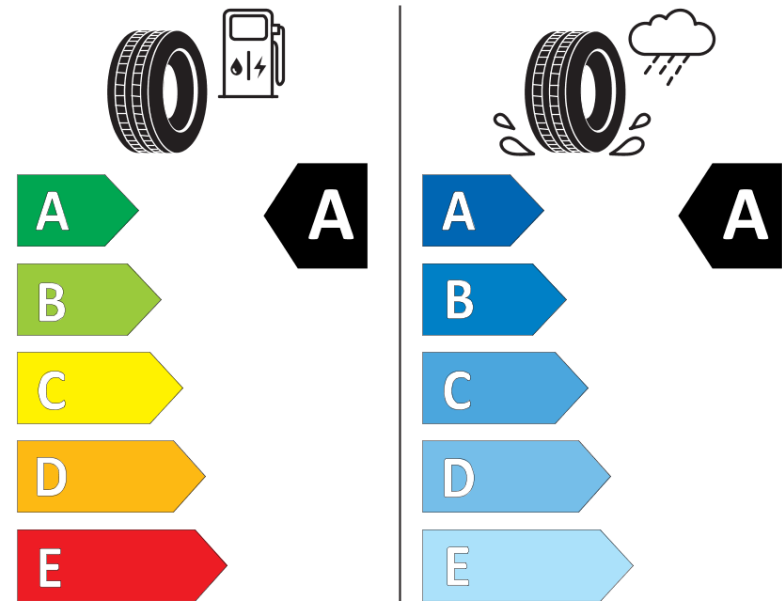

## Product Information Sheet

Delegated Regulation (EU) 2020/740

Supplier name or trademark	<b>MICHELIN</b>
Commercial name or trade designation	<b>PRIMACY 5 ENERGY</b>
Tyre type identifier	<b>507212</b>
Tyre size designation	<b>205/55R17</b>
Load-capacity index	<b>95</b>
Speed category symbol	<b>V</b>
Fuel efficiency class	<b>A</b>
Wet grip class	<b>A</b>
External rolling noise class	<b>A</b>
External rolling noise value	<b>69 dB</b>
Severe snow tyre	<b>No</b>
Ice tyre	<b>No</b>
Date of start of production	<b>36/25</b>
Date of end of production	
Load version	<b>XL</b>
Additional information	<b>205/55R17 95V XL PRIMACY 5 energy</b>

# ENERGY

**MICHELIN**

507212

205/55R17 95 V XL

C1

2020/740