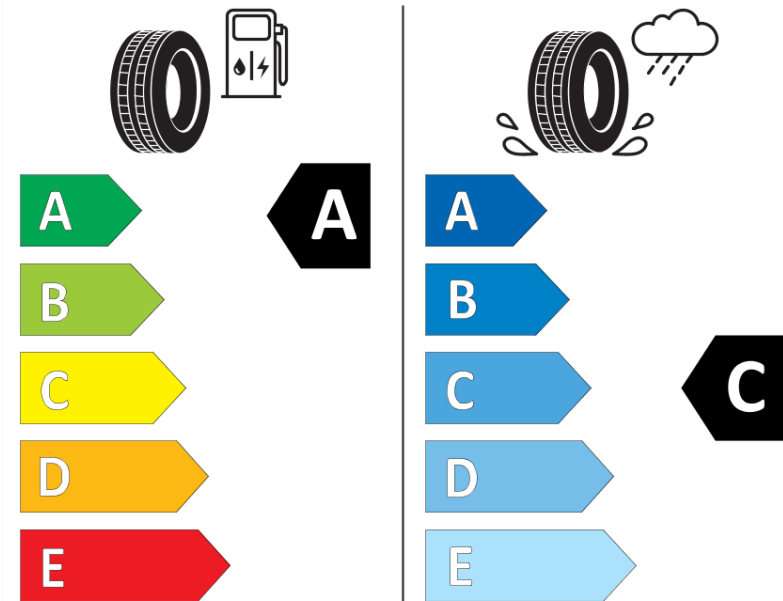

Product Information Sheet

Delegated Regulation (EU) 2020/740

Supplier name or trademark	MICHELIN
Commercial name or trade designation	PRIMACY ALL SEASON LR
Tyre type identifier	507346
Tyre size designation	255/60R20
Load-capacity index	113
Speed category symbol	Y
Fuel efficiency class	A
Wet grip class	C
External rolling noise class	A
External rolling noise value	69 dB
Severe snow tyre	No
Ice tyre	No
Date of start of production	33/21
Date of end of production	01/27
Load version	XL
Additional information	255/60R20 113Y XL TL PRIMACY ALL SEASON LR MI

ENERG

MICHELIN

507346

255/60R20 113 Y XL

C1