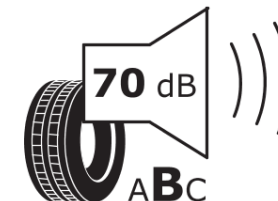

ENERG

MICHELIN

507788

235/50R19 103 W

C1