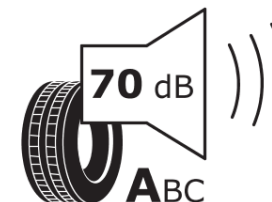

ENERG

ORIUM

509888

385/65R22.5 160 K

C3