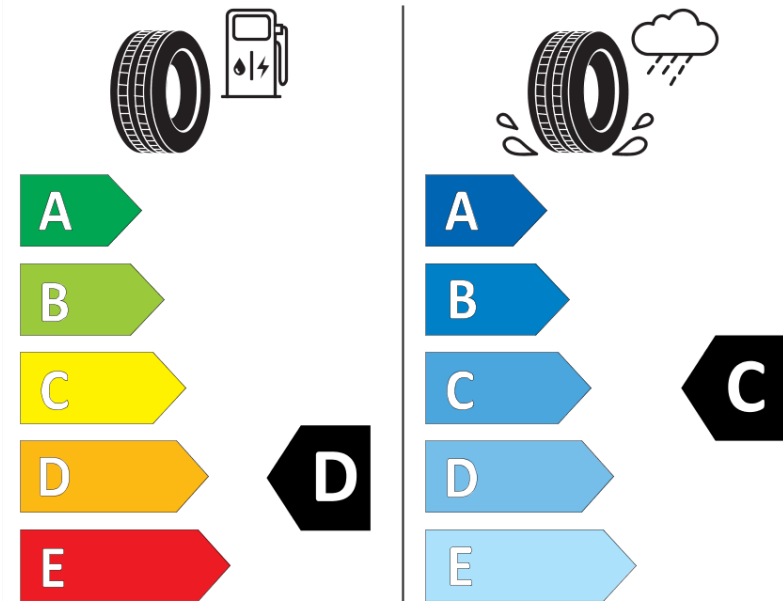

Product Information Sheet

Delegated Regulation (EU) 2020/740

Supplier name or trademark	STRIAL
Commercial name or trade designation	701
Tyre type identifier	510498
Tyre size designation	225/60R17
Load-capacity index	99
Speed category symbol	H
Fuel efficiency class	D
Wet grip class	C
External rolling noise class	B
External rolling noise value	69 dB
Severe snow tyre	No
Ice tyre	No
Date of start of production	20/14
Date of end of production	
Load version	SL
Additional information	225/60R17 99H TL 701 S4

ENERG

STRIAL

510498

225/60R17 99 H

C1

2020/740