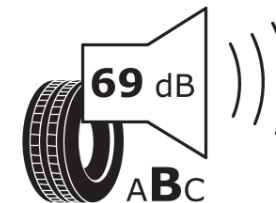

ENERG

STRIAL

510498

225/60R17 99 H

C1