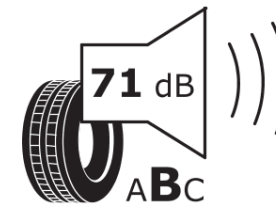

Product Information Sheet

Delegated Regulation (EU) 2020/740

Supplier name or trademark	MICHELIN
Commercial name or trade designation	PILOT ALPIN 5
Tyre type identifier	511138
Tyre size designation	275/40R18
Load-capacity index	103
Speed category symbol	V
Fuel efficiency class	C
Wet grip class	C
External rolling noise class	B
External rolling noise value	71 dB
Severe snow tyre	Yes
Ice tyre	No
Date of start of production	05/21
Date of end of production	
Load version	XL
Additional information	275/40 R18 103V XL TL PILOT ALPIN 5 MI

ENERG

MICHELIN

511138

275/40R18 103 V XL

C1

2020/740