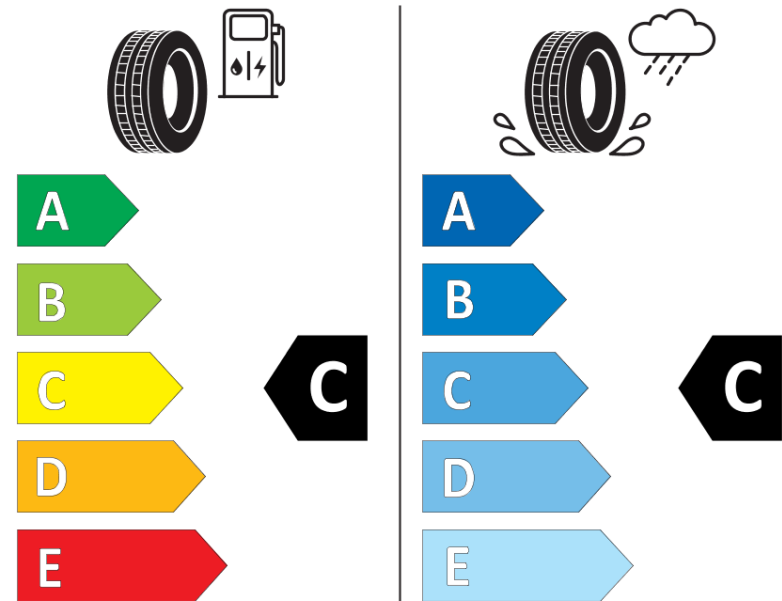

Product Information Sheet

Delegated Regulation (EU) 2020/740

Supplier name or trademark	MICHELIN
Commercial name or trade designation	PILOT ALPIN 5
Tyre type identifier	511138
Tyre size designation	275/40R18
Load-capacity index	103
Speed category symbol	V
Fuel efficiency class	C
Wet grip class	C
External rolling noise class	B
External rolling noise value	71 dB
Severe snow tyre	Yes
Ice tyre	No
Date of start of production	05/21
Date of end of production	
Load version	XL
Additional information	275/40 R18 103V XL TL PILOT ALPIN 5 MI

ENERG

MICHELIN

511138

275/40R18 103 V XL

C1