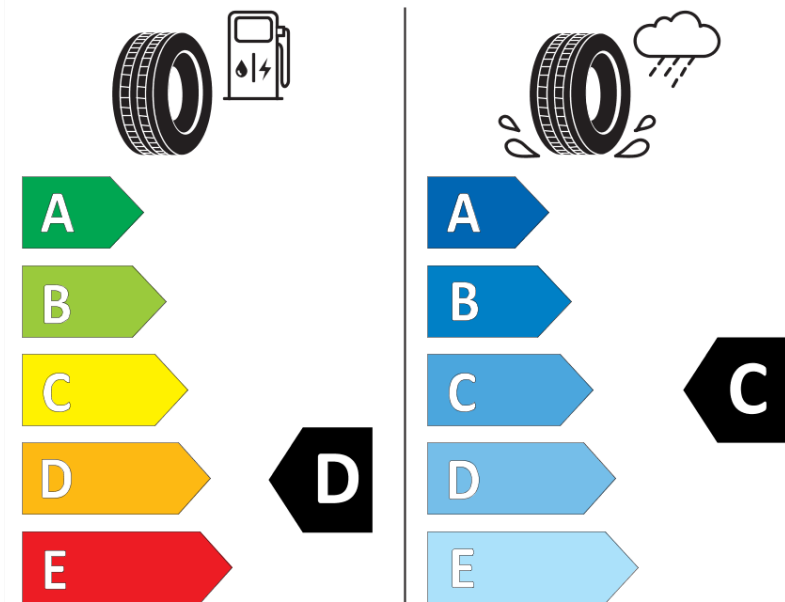

Product Information Sheet

Delegated Regulation (EU) 2020/740

Supplier name or trademark	RIKEN
Commercial name or trade designation	SNOW
Tyre type identifier	511575
Tyre size designation	225/40R18
Load-capacity index	92
Speed category symbol	V
Fuel efficiency class	D
Wet grip class	C
External rolling noise class	B
External rolling noise value	72 dB
Severe snow tyre	Yes
Ice tyre	No
Date of start of production	43/16
Date of end of production	
Load version	XL
Additional information	225/40 R18 92V XL TL SNOW RI

ENERG

RIKEN

511575

225/40R18 92 V

C1