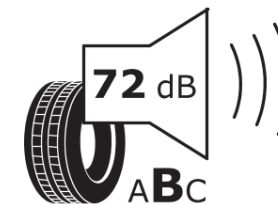

ENERG

RIKEN

511575

225/40R18 92 V

C1