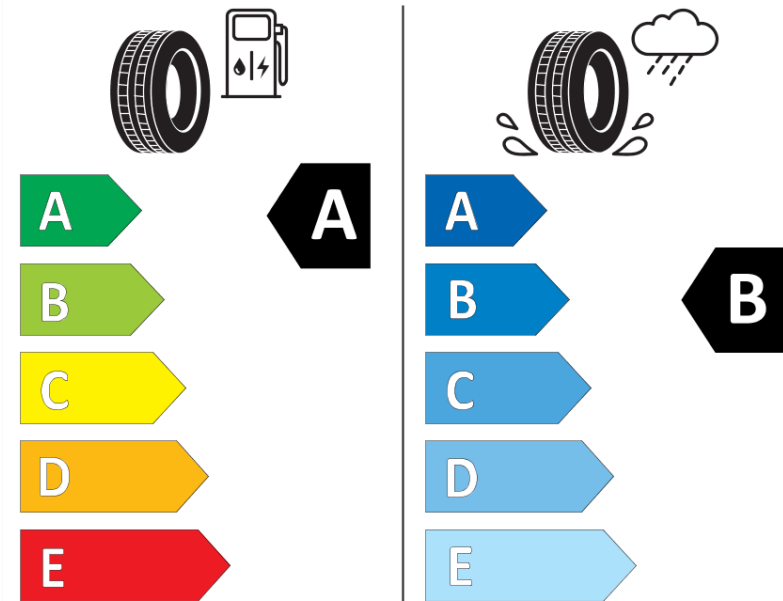

## Product Information Sheet

Delegated Regulation (EU) 2020/740

Supplier name or trademark	<b>MICHELIN</b>
Commercial name or trade designation	<b>PILOT SPORT 4 S1</b>
Tyre type identifier	<b>512717</b>
Tyre size designation	<b>225/45R19</b>
Load-capacity index	<b>96</b>
Speed category symbol	<b>W</b>
Fuel efficiency class	<b>A</b>
Wet grip class	<b>B</b>
External rolling noise class	<b>B</b>
External rolling noise value	<b>71 dB</b>
Severe snow tyre	<b>No</b>
Ice tyre	<b>No</b>
Date of start of production	<b>24/20</b>
Date of end of production	
Load version	<b>XL</b>
Additional information	<b>225/45 R19 96W XL TL PILOT SPORT 4 S1 MI</b>

# ENERG

**MICHELIN**

512717

225/45R19 96 W

C1

2020/740