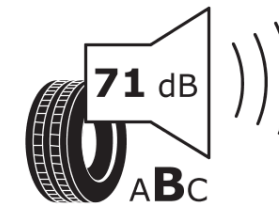

## Product Information Sheet

Delegated Regulation (EU) 2020/740

Supplier name or trademark	<b>MICHELIN</b>
Commercial name or trade designation	<b>PILOT SPORT 4 S1</b>
Tyre type identifier	<b>512717</b>
Tyre size designation	<b>225/45R19</b>
Load-capacity index	<b>96</b>
Speed category symbol	<b>W</b>
Fuel efficiency class	<b>A</b>
Wet grip class	<b>B</b>
External rolling noise class	<b>B</b>
External rolling noise value	<b>71 dB</b>
Severe snow tyre	<b>No</b>
Ice tyre	<b>No</b>
Date of start of production	<b>24/20</b>
Date of end of production	
Load version	<b>XL</b>
Additional information	<b>225/45 R19 96W XL TL PILOT SPORT 4 S1 MI</b>

# ENERG

**MICHELIN**

512717

225/45R19 96 W

C1

2020/740