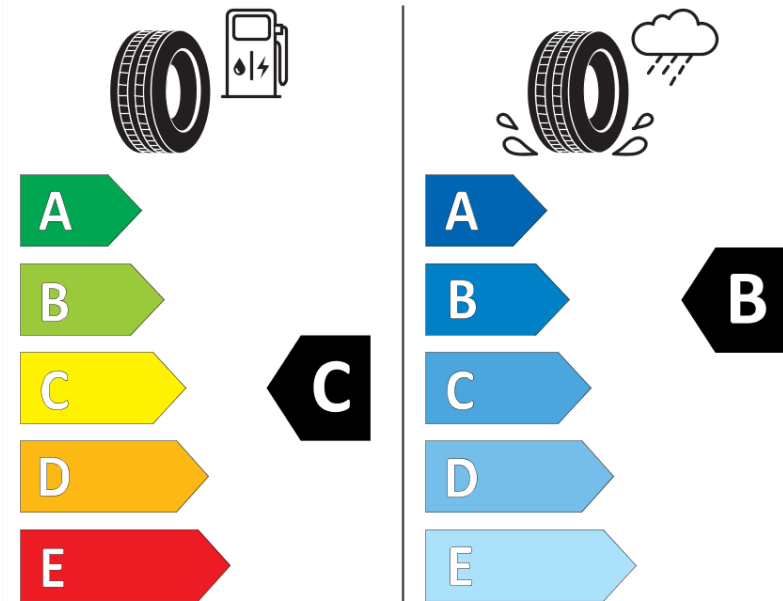

Product Information Sheet

Delegated Regulation (EU) 2020/740

Supplier name or trademark	MICHELIN
Commercial name or trade designation	LATITUDE SPORT N1
Tyre type identifier	514028
Tyre size designation	255/55R18
Load-capacity index	109
Speed category symbol	Y
Fuel efficiency class	C
Wet grip class	B
External rolling noise class	B
External rolling noise value	72 dB
Severe snow tyre	No
Ice tyre	No
Date of start of production	21/07
Date of end of production	
Load version	XL
Additional information	255/55 R18 109Y EXTRA LOAD TL LATITUDE SPORT N1 MI

ENERG

MICHELIN

514028

255/55R18 109 Y

C1