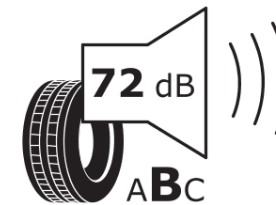

ENERG

MICHELIN

514028

255/55R18 109 Y

C1