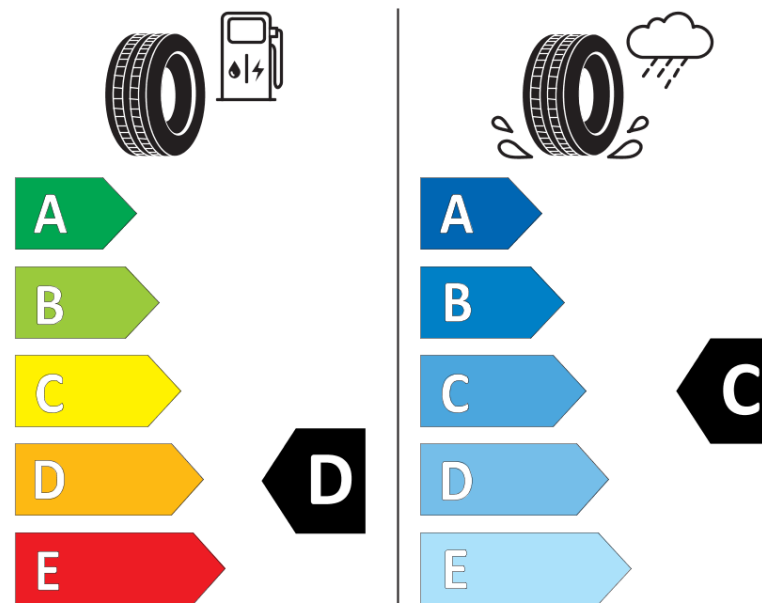

Product Information Sheet

Delegated Regulation (EU) 2020/740

Supplier name or trademark	BFGOODRICH
Commercial name or trade designation	ROUTE CONTROL D VM
Tyre type identifier	514320
Tyre size designation	245/70R19.5
Load-capacity index	136
Load-capacity index (Load index for Dual mounting)	134
Speed category symbol	M
Fuel efficiency class	D
Wet grip class	C
External rolling noise class	B
External rolling noise value	74 dB
Severe snow tyre	Yes
Date of start of production	38/17
Date of end of production	
Additional information	245/70R19.5 ROUTE CONTROL D TL 136/134M VM GO
Load-capacity index (Single Load index for additional service description)	
Load-capacity index (Dual Load index for additional service description)	

Speed category symbol (for Additional Service Description)

ENERG

BFGOODRICH

514320

245/70R19.5 136/134 M

C3

2020/740