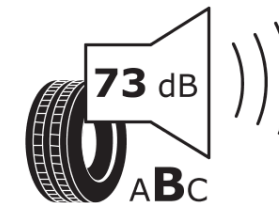

## Product Information Sheet

Delegated Regulation (EU) 2020/740

Supplier name or trademark	<b>MICHELIN</b>
Commercial name or trade designation	<b>PILOT SPORT S 5 MO1</b>
Tyre type identifier	<b>515148</b>
Tyre size designation	<b>265/35ZR20</b>
Load-capacity index	<b>99</b>
Speed category symbol	<b>(Y)</b>
Fuel efficiency class	<b>C</b>
Wet grip class	<b>B</b>
External rolling noise class	<b>B</b>
External rolling noise value	<b>73 dB</b>
Severe snow tyre	<b>No</b>
Ice tyre	<b>No</b>
Date of start of production	<b>30/23</b>
Date of end of production	
Load version	<b>XL</b>
Additional information	<b>265/35 ZR20 (99Y) XL TL PILOT SPORT S 5 MO1 MI</b>

# ENERG

**MICHELIN**

515148

265/35ZR20 (99Y) XL

C1

2020/740