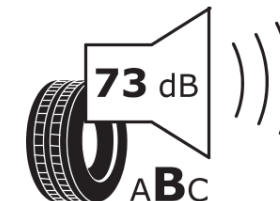

Product Information Sheet

Delegated Regulation (EU) 2020/740

Supplier name or trademark	STRIAL
Commercial name or trade designation	SUV WINTER
Tyre type identifier	515187
Tyre size designation	285/60R18
Load-capacity index	116
Speed category symbol	H
Fuel efficiency class	C
Wet grip class	C
External rolling noise class	B
External rolling noise value	73 dB
Severe snow tyre	Yes
Ice tyre	No
Date of start of production	30/18
Date of end of production	
Load version	SL
Additional information	285/60 R18 116H TL SUV WINTER S4

ENERG

STRIAL

515187

285/60R18 116 H

C1

2020/740