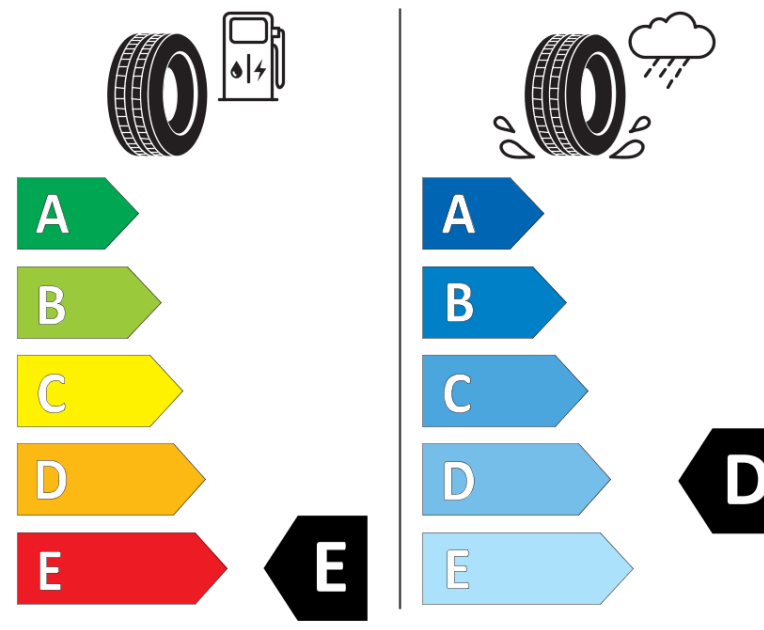

## Product Information Sheet

Delegated Regulation (EU) 2020/740

Supplier name or trademark	TAURUS
Commercial name or trade designation	601 B2
Tyre type identifier	515337
Tyre size designation	185/60R14
Load-capacity index	82
Speed category symbol	T
Fuel efficiency class	E
Wet grip class	D
External rolling noise class	B
External rolling noise value	68 dB
Severe snow tyre	Yes
Ice tyre	No
Date of start of production	43/13
Date of end of production	
Load version	SL
Additional information	185/60 R14 82T TL 601 B2 TA

# ENERG

TAURUS

515337

185/60R14 82 T

C1

2020/740