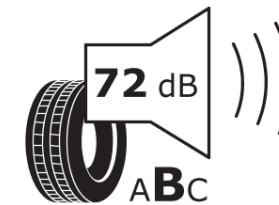

ENERG

MICHELIN

516117

225/40R20 94 V XL

C1