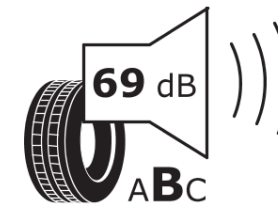

## Product Information Sheet

Delegated Regulation (EU) 2020/740

Supplier name or trademark	TAURUS
Commercial name or trade designation	ALL SEASON
Tyre type identifier	517000
Tyre size designation	165/70R14
Load-capacity index	85
Speed category symbol	T
Fuel efficiency class	D
Wet grip class	C
External rolling noise class	B
External rolling noise value	69 dB
Severe snow tyre	Yes
Ice tyre	No
Date of start of production	20/18
Date of end of production	
Load version	XL
Additional information	165/70 R14 85T XL TL ALL SEASON TA

# ENERG

TAURUS

517000

165/70R14 85 T

C1

2020/740