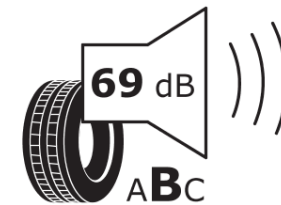

Product Information Sheet

Delegated Regulation (EU) 2020/740

Supplier name or trademark	MICHELIN
Commercial name or trade designation	PRIMACY 4
Tyre type identifier	517296
Tyre size designation	195/60R15
Load-capacity index	88
Speed category symbol	H
Fuel efficiency class	C
Wet grip class	A
External rolling noise class	B
External rolling noise value	69 dB
Severe snow tyre	No
Ice tyre	No
Date of start of production	25/17
Date of end of production	
Load version	SL
Additional information	195/60 R15 88H TL PRIMACY 4 MI

ENERG

MICHELIN

517296

195/60R15 88 H

C1

2020/740