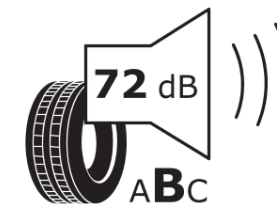

Product Information Sheet

Delegated Regulation (EU) 2020/740

Supplier name or trademark	MICHELIN
Commercial name or trade designation	PILOT SPORT PS2
Tyre type identifier	517951
Tyre size designation	275/40ZR17
Load-capacity index	98
Speed category symbol	(Y)
Fuel efficiency class	E
Wet grip class	C
External rolling noise class	B
External rolling noise value	72 dB
Severe snow tyre	No
Ice tyre	No
Date of start of production	25/04
Date of end of production	
Load version	SL
Additional information	275/40 ZR 17 (98Y) TL PILOT SPORT PS2 MI

ENERG

MICHELIN

517951

275/40ZR17 (98Y)

C1

2020/740