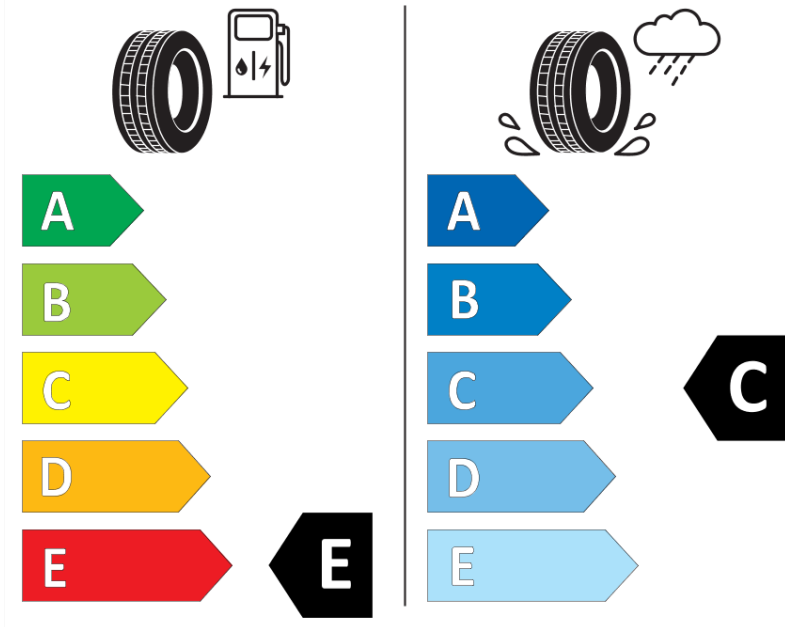

Product Information Sheet

Delegated Regulation (EU) 2020/740

Supplier name or trademark	MICHELIN
Commercial name or trade designation	PILOT SPORT PS2
Tyre type identifier	517951
Tyre size designation	275/40ZR17
Load-capacity index	98
Speed category symbol	(Y)
Fuel efficiency class	E
Wet grip class	C
External rolling noise class	B
External rolling noise value	72 dB
Severe snow tyre	No
Ice tyre	No
Date of start of production	25/04
Date of end of production	
Load version	SL
Additional information	275/40 ZR 17 (98Y) TL PILOT SPORT PS2 MI

ENERG

MICHELIN

517951

275/40ZR17 (98Y)

C1

2020/740