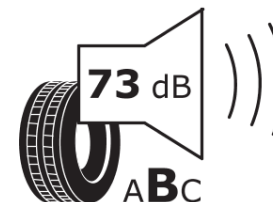

ENERG

KORMORAN

518435

255/55R18 109 T

C1