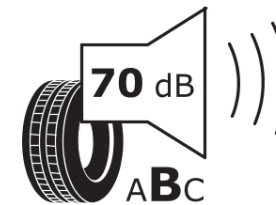

Product Information Sheet

Delegated Regulation (EU) 2020/740

Supplier name or trademark	MICHELIN
Commercial name or trade designation	PILOT ALPIN 5
Tyre type identifier	520185
Tyre size designation	245/35R19
Load-capacity index	93
Speed category symbol	W
Fuel efficiency class	D
Wet grip class	B
External rolling noise class	B
External rolling noise value	70 dB
Severe snow tyre	Yes
Ice tyre	No
Date of start of production	04/17
Date of end of production	
Load version	XL
Additional information	245/35 R19 93W XL TL PILOT ALPIN 5 MI

ENERG

MICHELIN

520185

245/35R19 93 W XL

C1

2020/740