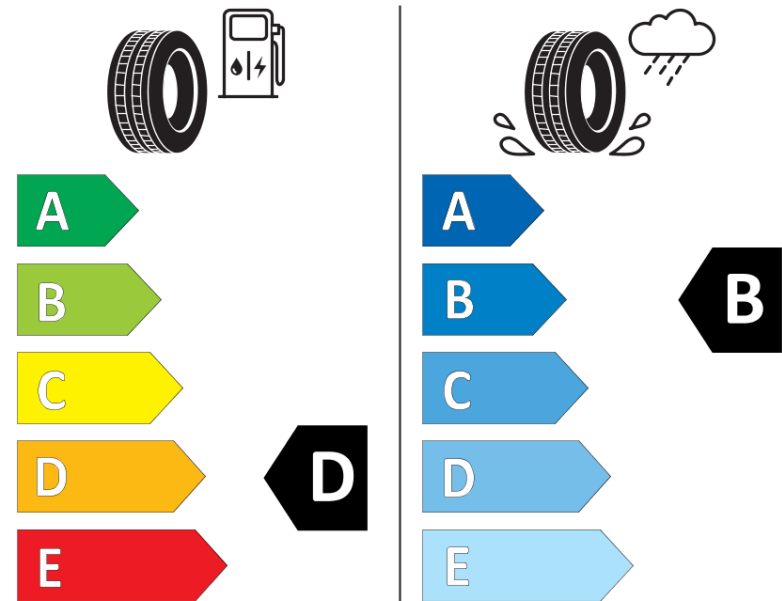

Product Information Sheet

Delegated Regulation (EU) 2020/740

Supplier name or trademark	MICHELIN
Commercial name or trade designation	PILOT ALPIN 5
Tyre type identifier	520185
Tyre size designation	245/35R19
Load-capacity index	93
Speed category symbol	W
Fuel efficiency class	D
Wet grip class	B
External rolling noise class	B
External rolling noise value	70 dB
Severe snow tyre	Yes
Ice tyre	No
Date of start of production	04/17
Date of end of production	
Load version	XL
Additional information	245/35 R19 93W XL TL PILOT ALPIN 5 MI

ENERG

MICHELIN

520185

245/35R19 93 W XL

C1