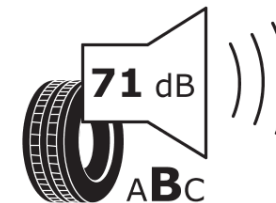

ENERG

MICHELIN

520336

255/35ZR21 (98Y) XL

C1