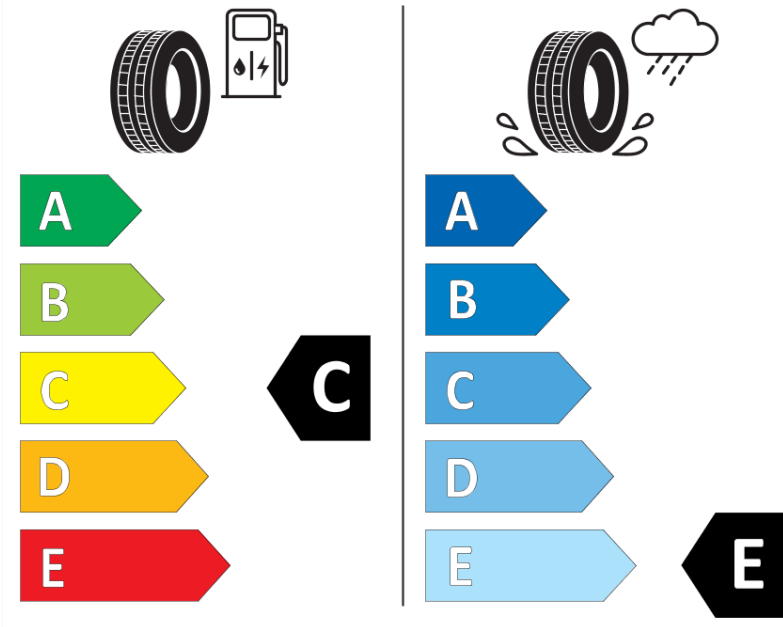

Product Information Sheet

Delegated Regulation (EU) 2020/740

Supplier name or trademark	MICHELIN
Commercial name or trade designation	X-ICE SNOW
Tyre type identifier	520388
Tyre size designation	225/55R16
Load-capacity index	99
Speed category symbol	H
Fuel efficiency class	C
Wet grip class	E
External rolling noise class	A
External rolling noise value	69 dB
Severe snow tyre	Yes
Ice tyre	Yes *
Date of start of production	03/19
Date of end of production	
Load version	XL
Additional information	225/55 R16 99H XL TL X-ICE SNOW MI

* Ice tyres are specifically designed for road surfaces covered with ice and compact snow and should only be used in very severe climate conditions. Using ice tyres in less severe climate conditions could result in sub-optimal performance, in particular for wet grip, handling and wear.

ENERG

MICHELIN

520388

225/55R16 99 H

C1

2020/740