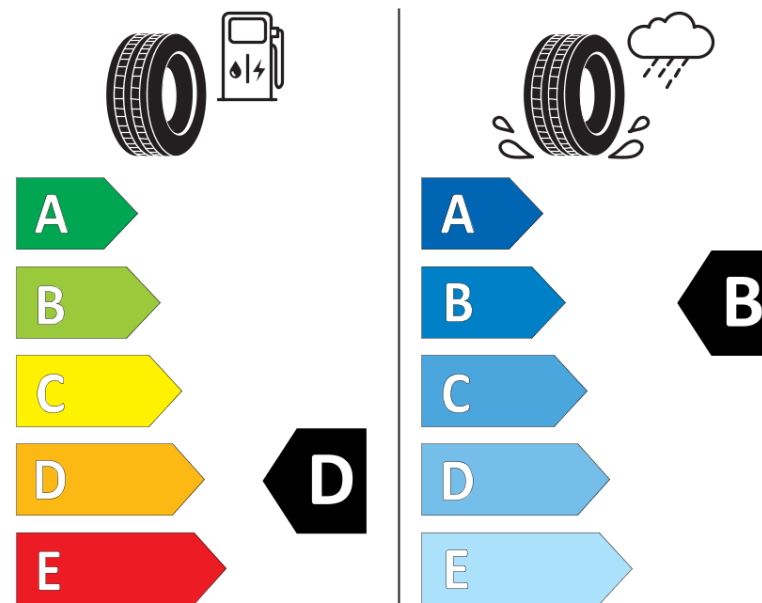

Product Information Sheet

Delegated Regulation (EU) 2020/740

Supplier name or trademark	TIGAR
Commercial name or trade designation	ONOFF AGILE D VM
Tyre type identifier	521438
Tyre size designation	315/80R22.5
Load-capacity index	156
Load-capacity index (Load index for Dual mounting)	150
Speed category symbol	K
Fuel efficiency class	D
Wet grip class	B
External rolling noise class	B
External rolling noise value	76 dB
Severe snow tyre	Yes
Date of start of production	04/19
Date of end of production	
Additional information	315/80R22.5 ONOFF AGILE D TL 156/150K VM TG
Load-capacity index (Single Load index for additional service description)	
Load-capacity index (Dual Load index for additional service description)	
Speed category symbol (for Additional Service Description)	

ENERG

TIGAR

521438

315/80R22.5 156/150 K

C3

2020/740