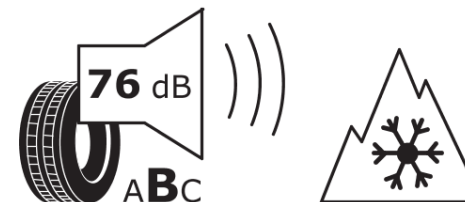

Product Information Sheet

Delegated Regulation (EU) 2020/740

Supplier name or trademark	TIGAR
Commercial name or trade designation	ONOFF AGILE D VM
Tyre type identifier	521438
Tyre size designation	315/80R22.5
Load-capacity index	156
Load-capacity index (Load index for Dual mounting)	150
Speed category symbol	K
Fuel efficiency class	D
Wet grip class	B
External rolling noise class	B
External rolling noise value	76 dB
Severe snow tyre	Yes
Date of start of production	04/19
Date of end of production	
Additional information	315/80R22.5 ONOFF AGILE D TL 156/150K VM TG
Load-capacity index (Single Load index for additional service description)	
Load-capacity index (Dual Load index for additional service description)	

Speed category symbol (for Additional Service Description)

TIGAR

521438

315/80R22.5 156/150 K

C3

2020/740