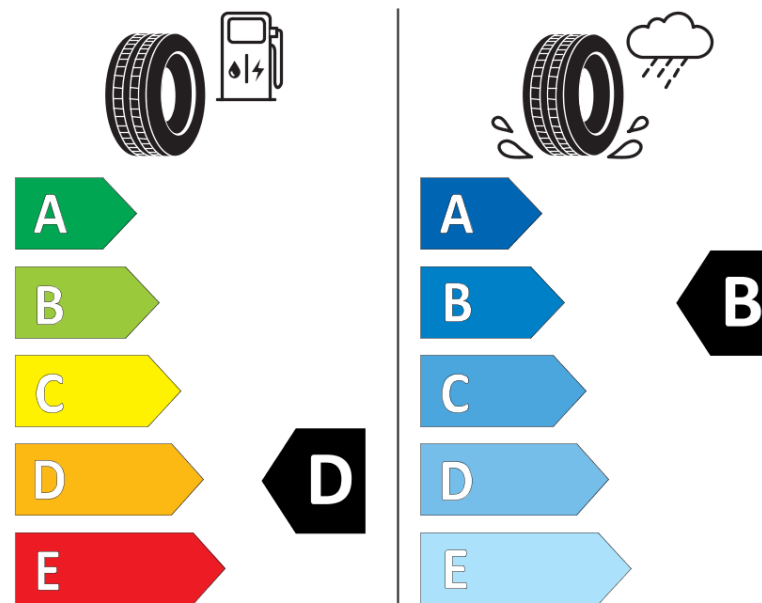

TIGAR

521438

315/80R22.5 156/150 K

C3