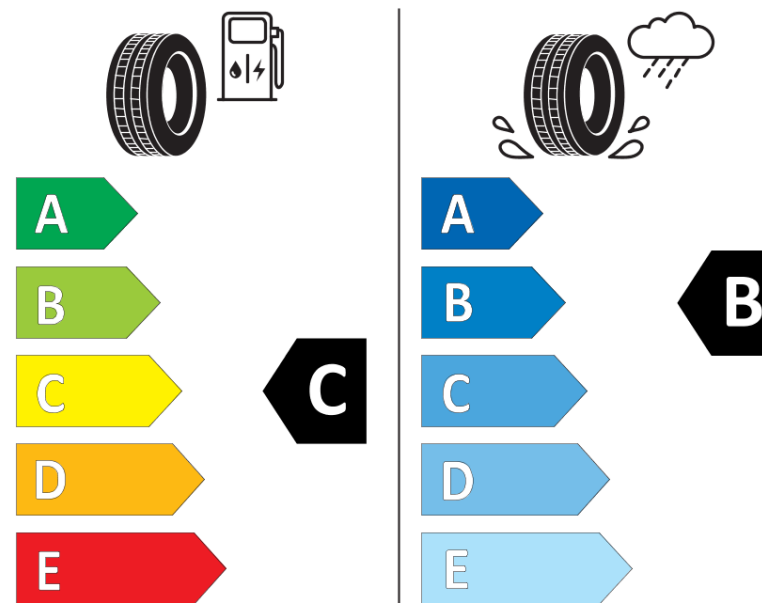

Product Information Sheet

Delegated Regulation (EU) 2020/740

Supplier name or trademark	BFGOODRICH
Commercial name or trade designation	ROUTE CONTROL S VG
Tyre type identifier	522244
Tyre size designation	385/55R22.5
Load-capacity index	160
Load-capacity index (Load index for Dual mounting)	
Speed category symbol	K
Fuel efficiency class	C
Wet grip class	B
External rolling noise class	B
External rolling noise value	71 dB
Severe snow tyre	Yes
Date of start of production	10/17
Date of end of production	
Additional information	385/55R22.5 ROUTE CONTROL S TL 160K VG GO
Load-capacity index (Single Load index for additional service description)	158
Load-capacity index (Dual Load index for additional service description)	
Speed category symbol (for Additional Service Description)	L

ENERG

BFGOODRICH

522244

385/55R22.5 160 K

C3

2020/740