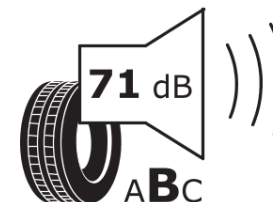

ENERG

BFGOODRICH

522244

385/55R22.5 160 K

C3