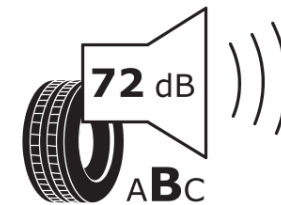

Product Information Sheet

Delegated Regulation (EU) 2020/740

Supplier name or trademark	MICHELIN
Commercial name or trade designation	LATITUDE SPORT N0
Tyre type identifier	522255
Tyre size designation	275/45R19
Load-capacity index	108
Speed category symbol	Y
Fuel efficiency class	D
Wet grip class	B
External rolling noise class	B
External rolling noise value	72 dB
Severe snow tyre	No
Ice tyre	No
Date of start of production	45/04
Date of end of production	
Load version	XL
Additional information	275/45 R19 108Y EXTRA LOAD TL N0 LATITUDE SPORT MI

ENERG

MICHELIN

522255

275/45R19 108 Y

C1

2020/740