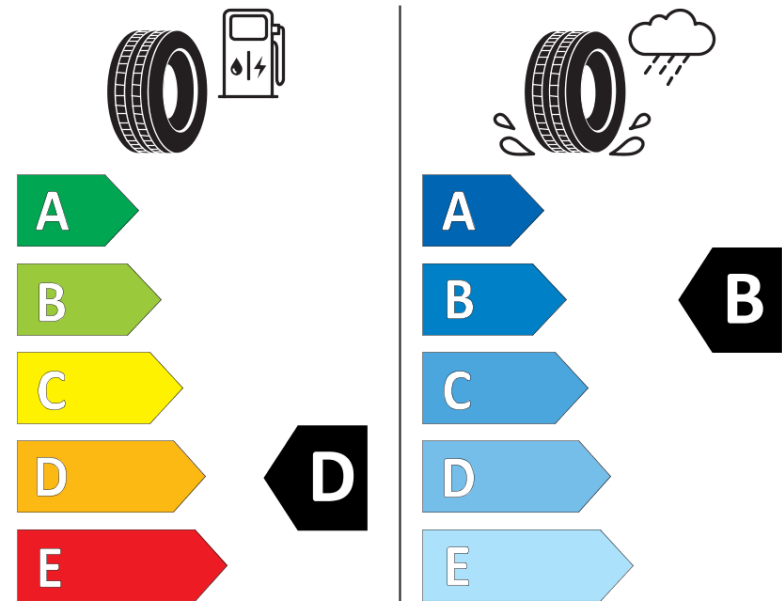

Product Information Sheet

Delegated Regulation (EU) 2020/740

Supplier name or trademark	MICHELIN
Commercial name or trade designation	LATITUDE SPORT N0
Tyre type identifier	522255
Tyre size designation	275/45R19
Load-capacity index	108
Speed category symbol	Y
Fuel efficiency class	D
Wet grip class	B
External rolling noise class	B
External rolling noise value	72 dB
Severe snow tyre	No
Ice tyre	No
Date of start of production	45/04
Date of end of production	
Load version	XL
Additional information	275/45 R19 108Y EXTRA LOAD TL N0 LATITUDE SPORT MI

ENERG

MICHELIN

522255

275/45R19 108 Y

C1

2020/740