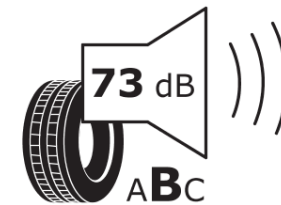

Product Information Sheet

Delegated Regulation (EU) 2020/740

Supplier name or trademark	MICHELIN
Commercial name or trade designation	PILOT SPORT CUP 2 *
Tyre type identifier	523561
Tyre size designation	285/30ZR20
Load-capacity index	99
Speed category symbol	(Y)
Fuel efficiency class	D
Wet grip class	D
External rolling noise class	B
External rolling noise value	73 dB
Severe snow tyre	No
Ice tyre	No
Date of start of production	15/13
Date of end of production	
Load version	XL
Additional information	285/30 ZR20 (99Y) EXTRA LOAD TL PILOT SPORT CUP 2 * MI

ENERG

MICHELIN

523561

285/30ZR20 (99Y) XL

C1

2020/740