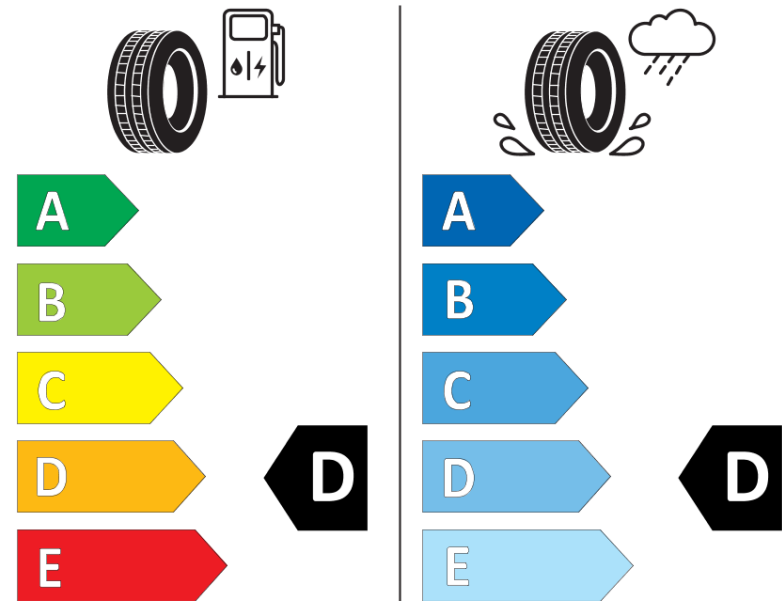

Product Information Sheet

Delegated Regulation (EU) 2020/740

Supplier name or trademark	MICHELIN
Commercial name or trade designation	PILOT SPORT CUP 2 *
Tyre type identifier	523561
Tyre size designation	285/30ZR20
Load-capacity index	99
Speed category symbol	(Y)
Fuel efficiency class	D
Wet grip class	D
External rolling noise class	B
External rolling noise value	73 dB
Severe snow tyre	No
Ice tyre	No
Date of start of production	15/13
Date of end of production	
Load version	XL
Additional information	285/30 ZR20 (99Y) EXTRA LOAD TL PILOT SPORT CUP 2 * MI

ENERG

MICHELIN

523561

285/30ZR20 (99Y) XL

C1

2020/740