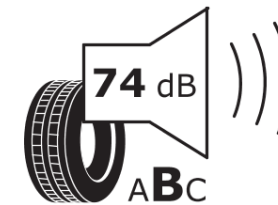

ENERG

MICHELIN

523718

HL285/40R23 115 V XL

C1