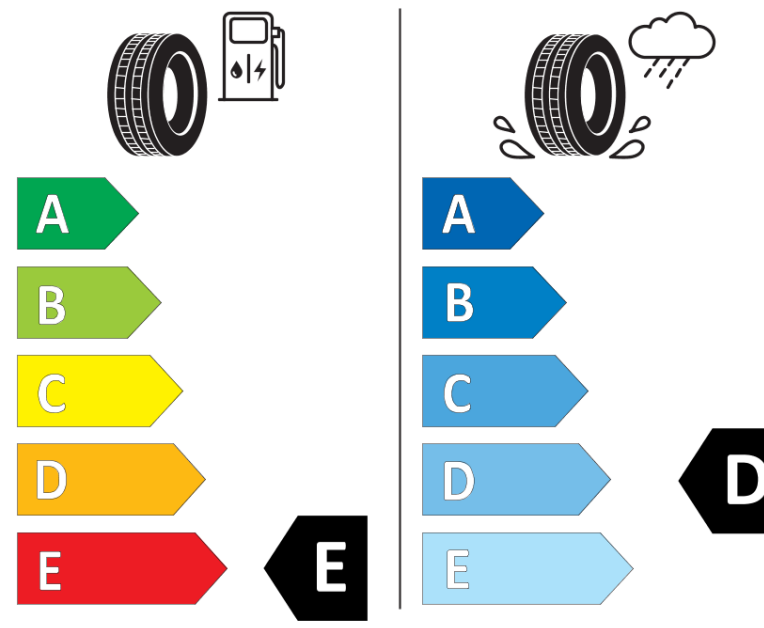

Product Information Sheet

Delegated Regulation (EU) 2020/740

Supplier name or trademark	TAURUS
Commercial name or trade designation	601 B2
Tyre type identifier	524493
Tyre size designation	185/65R14
Load-capacity index	86
Speed category symbol	T
Fuel efficiency class	E
Wet grip class	D
External rolling noise class	B
External rolling noise value	68 dB
Severe snow tyre	Yes
Ice tyre	No
Date of start of production	42/13
Date of end of production	
Load version	SL
Additional information	185/65 R14 86T TL 601 B2 TA

ENERG

TAURUS

524493

185/65R14 86 T

C1

2020/740