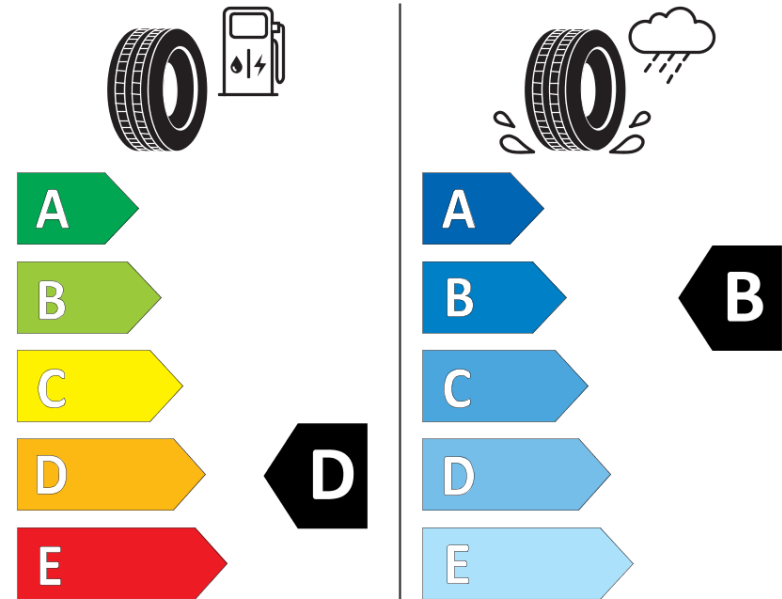

Product Information Sheet

Delegated Regulation (EU) 2020/740

Supplier name or trademark	MICHELIN
Commercial name or trade designation	PILOT ALPIN 5
Tyre type identifier	524829
Tyre size designation	225/50R17
Load-capacity index	98
Speed category symbol	H
Fuel efficiency class	D
Wet grip class	B
External rolling noise class	A
External rolling noise value	68 dB
Severe snow tyre	Yes
Ice tyre	No
Date of start of production	11/18
Date of end of production	
Load version	XL
Additional information	225/50 R17 98H XL TL PILOT ALPIN 5 ZP MI

ENERG

MICHELIN

524829

225/50R17 98 H

C1

2020/740