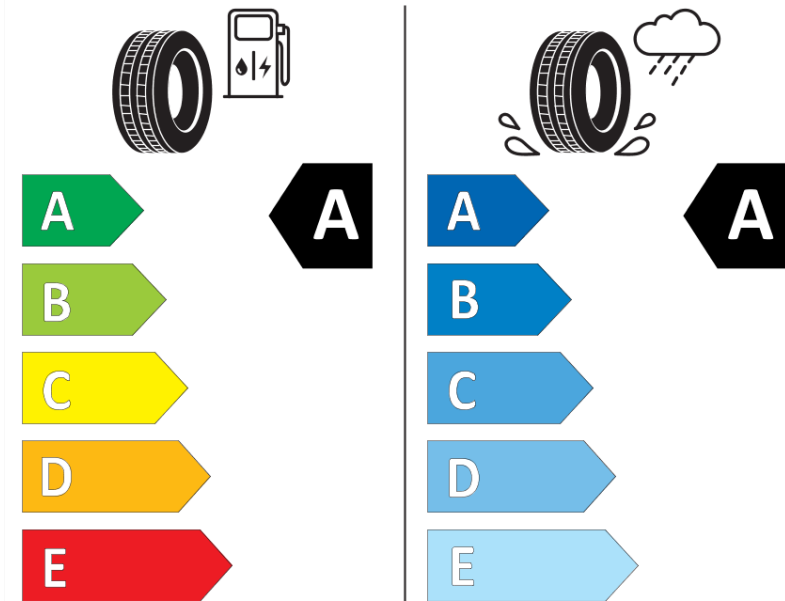

Product Information Sheet

Delegated Regulation (EU) 2020/740

| | |
|--------------------------------------|---|
| Supplier name or trademark | MICHELIN |
| Commercial name or trade designation | E PRIMACY VOL |
| Tyre type identifier | 525057 |
| Tyre size designation | 235/55R19 |
| Load-capacity index | 105 |
| Speed category symbol | V |
| Fuel efficiency class | A |
| Wet grip class | A |
| External rolling noise class | B |
| External rolling noise value | 70 dB |
| Severe snow tyre | No |
| Ice tyre | No |
| Date of start of production | 22/22 |
| Date of end of production | |
| Load version | XL |
| Additional information | 235/55 R19 105V XL TL E PRIMACY VOL MI |

ENERG

MICHELIN

525057

235/55R19 105 V XL

C1

2020/740