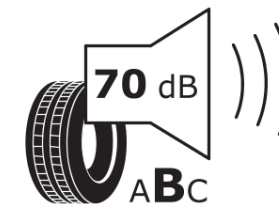

Product Information Sheet

Delegated Regulation (EU) 2020/740

| | |
|--------------------------------------|---|
| Supplier name or trademark | MICHELIN |
| Commercial name or trade designation | E PRIMACY VOL |
| Tyre type identifier | 525057 |
| Tyre size designation | 235/55R19 |
| Load-capacity index | 105 |
| Speed category symbol | V |
| Fuel efficiency class | A |
| Wet grip class | A |
| External rolling noise class | B |
| External rolling noise value | 70 dB |
| Severe snow tyre | No |
| Ice tyre | No |
| Date of start of production | 22/22 |
| Date of end of production | |
| Load version | XL |
| Additional information | 235/55 R19 105V XL TL E PRIMACY VOL MI |

ENERG

MICHELIN

525057

235/55R19 105 V XL

C1

2020/740