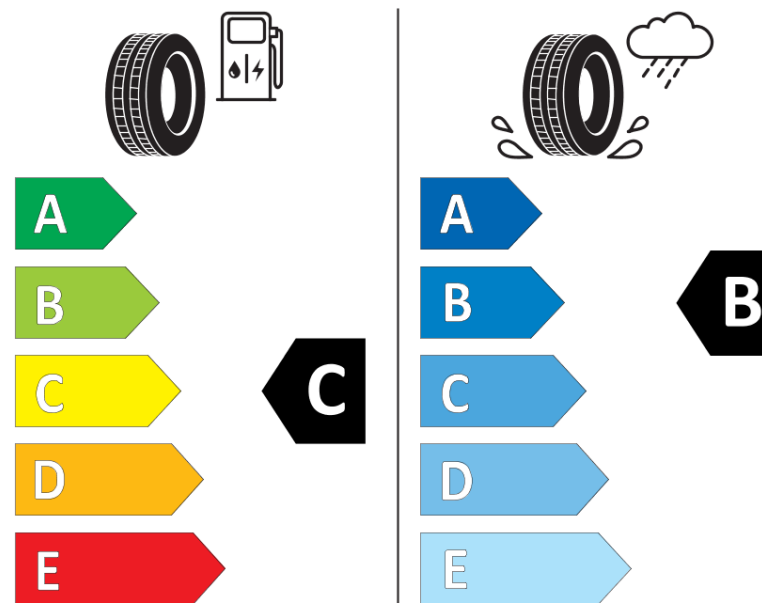

Product Information Sheet

Delegated Regulation (EU) 2020/740

| | |
|--|--|
| Supplier name or trademark | BFGOODRICH |
| Commercial name or trade designation | ACTIVAN 4S |
| Tyre type identifier | 526880 |
| Tyre size designation | 205/75R16C |
| Load-capacity index | 110 |
| Load-capacity index (Load index for Dual mounting) | 108 |
| Speed category symbol | R |
| Fuel efficiency class | C |
| Wet grip class | B |
| External rolling noise class | B |
| External rolling noise value | 72 dB |
| Severe snow tyre | Yes |
| Date of start of production | 44/20 |
| Date of end of production | |
| Additional information | 205/75 R16C 110/108R TL ACTIVAN 4S GO |
| Load-capacity index (Single Load index for additional service description) | |
| Load-capacity index (Dual Load index for additional service description) | |

Speed category symbol (for Additional Service Description)

ENERG

BFGOODRICH

526880

205/75R16C 110/108 R

C2

2020/740