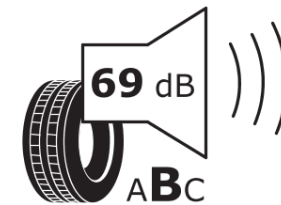

Product Information Sheet

Delegated Regulation (EU) 2020/740

Supplier name or trademark	MICHELIN
Commercial name or trade designation	PRIMACY 4
Tyre type identifier	530027
Tyre size designation	215/60R16
Load-capacity index	95
Speed category symbol	V
Fuel efficiency class	B
Wet grip class	A
External rolling noise class	B
External rolling noise value	69 dB
Severe snow tyre	No
Ice tyre	No
Date of start of production	37/17
Date of end of production	
Load version	SL
Additional information	215/60 R16 95V TL PRIMACY 4 MI

ENERG

MICHELIN

530027

215/60R16 95 V

C1

2020/740