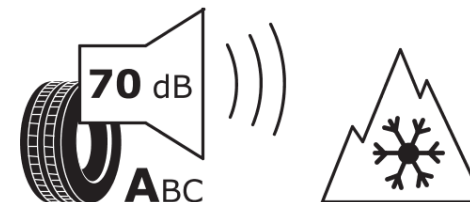

Product Information Sheet

Delegated Regulation (EU) 2020/740

Supplier name or trademark	RIKEN
Commercial name or trade designation	ROAD READY S VG
Tyre type identifier	530403
Tyre size designation	295/80R22.5
Load-capacity index	152
Load-capacity index (Load index for Dual mounting)	148
Speed category symbol	M
Fuel efficiency class	C
Wet grip class	C
External rolling noise class	A
External rolling noise value	70 dB
Severe snow tyre	Yes
Date of start of production	14/16
Date of end of production	
Additional information	295/80R22.5 ROAD READY S TL 152/148M VG RI
Load-capacity index (Single Load index for additional service description)	
Load-capacity index (Dual Load index for additional service description)	

Speed category symbol (for Additional Service Description)

RIKEN

530403

295/80R22.5 152/148 M

C3

2020/740