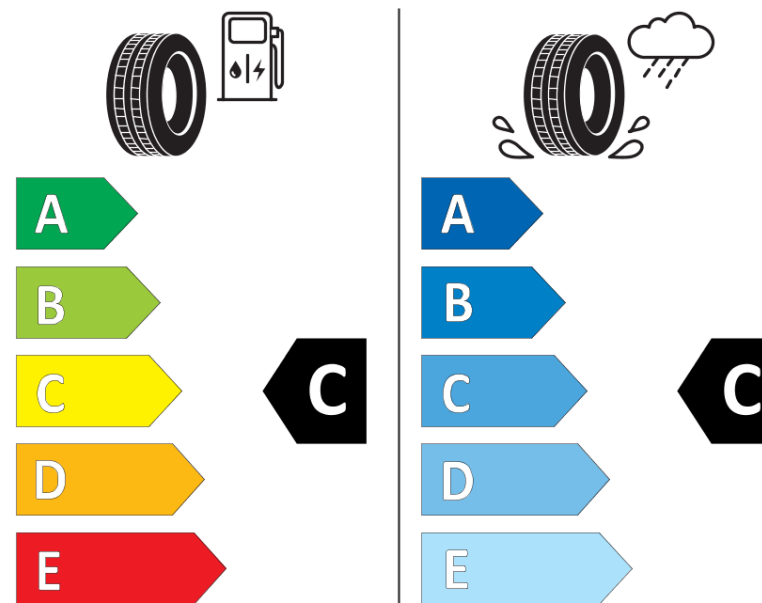

Product Information Sheet

Delegated Regulation (EU) 2020/740

Supplier name or trademark	RIKEN
Commercial name or trade designation	ROAD READY S VG
Tyre type identifier	530403
Tyre size designation	295/80R22.5
Load-capacity index	152
Load-capacity index (Load index for Dual mounting)	148
Speed category symbol	M
Fuel efficiency class	C
Wet grip class	C
External rolling noise class	A
External rolling noise value	70 dB
Severe snow tyre	Yes
Date of start of production	14/16
Date of end of production	
Additional information	295/80R22.5 ROAD READY S TL 152/148M VG RI
Load-capacity index (Single Load index for additional service description)	
Load-capacity index (Dual Load index for additional service description)	

Speed category symbol (for Additional Service Description)

RIKEN

530403

295/80R22.5 152/148 M

C3

2020/740