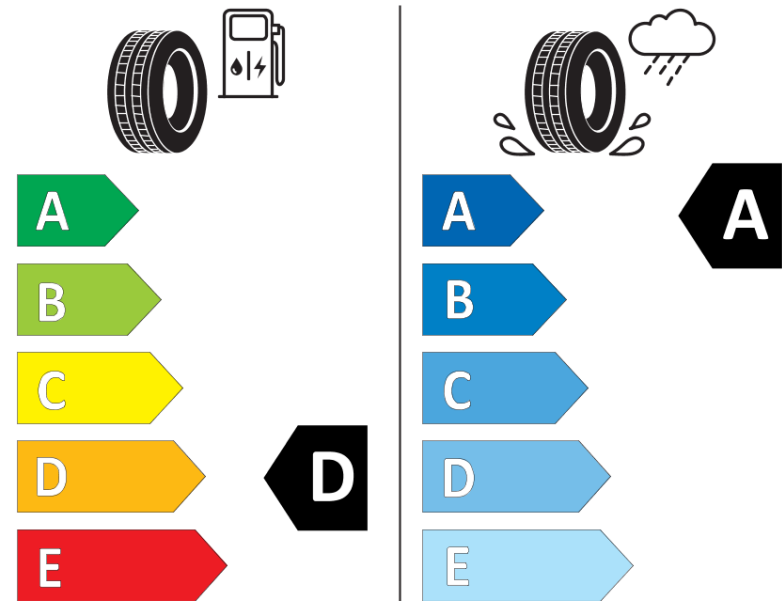

Product Information Sheet

Delegated Regulation (EU) 2020/740

Supplier name or trademark	MICHELIN
Commercial name or trade designation	ENERGY SAVER *
Tyre type identifier	531235
Tyre size designation	195/55R16
Load-capacity index	87
Speed category symbol	V
Fuel efficiency class	D
Wet grip class	A
External rolling noise class	B
External rolling noise value	70 dB
Severe snow tyre	No
Ice tyre	No
Date of start of production	36/08
Date of end of production	
Load version	SL
Additional information	195/55 R16 87V TL ENERGY SAVER * GRNX MI

ENERGY

MICHELIN

531235

195/55R16 87 V

C1

2020/740