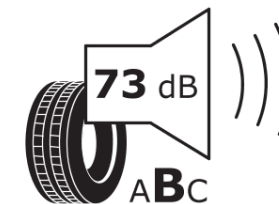

ENERG

MICHELIN

532889

255/40R21 102 Y XL

C1