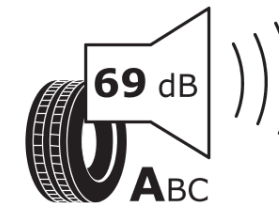

## Product Information Sheet

Delegated Regulation (EU) 2020/740

Supplier name or trademark	<b>MICHELIN</b>
Commercial name or trade designation	<b>PRIMACY 5 ENERGY</b>
Tyre type identifier	<b>533778</b>
Tyre size designation	<b>215/50R17</b>
Load-capacity index	<b>95</b>
Speed category symbol	<b>W</b>
Fuel efficiency class	<b>A</b>
Wet grip class	<b>A</b>
External rolling noise class	<b>A</b>
External rolling noise value	<b>69 dB</b>
Severe snow tyre	<b>No</b>
Ice tyre	<b>No</b>
Date of start of production	<b>36/25</b>
Date of end of production	
Load version	<b>XL</b>
Additional information	<b>215/50R17 95W XL PRIMACY 5 energy</b>

# ENERGY

**MICHELIN**

533778

215/50R17 95 W XL

C1

2020/740