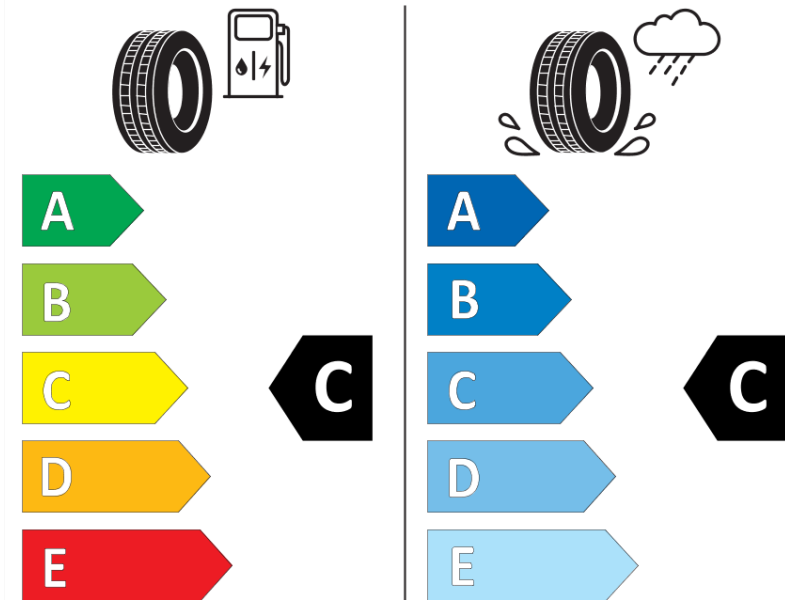

Product Information Sheet

Delegated Regulation (EU) 2020/740

Supplier name or trademark	STRIAL
Commercial name or trade designation	SUV ICE
Tyre type identifier	534246
Tyre size designation	225/60R18
Load-capacity index	104
Speed category symbol	T
Fuel efficiency class	C
Wet grip class	C
External rolling noise class	B
External rolling noise value	72 dB
Severe snow tyre	Yes
Ice tyre	No
Date of start of production	30/18
Date of end of production	
Load version	XL
Additional information	225/60 R18 104T XL TL SUV ICE S4

ENERG

STRIAL

534246

225/60R18 104 T

C1

2020/740