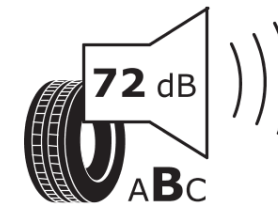

ENERG

STRIAL

534246

225/60R18 104 T

C1