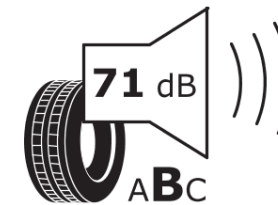

## Product Information Sheet

Delegated Regulation (EU) 2020/740

Supplier name or trademark	<b>MICHELIN</b>
Commercial name or trade designation	<b>CROSSCLIMATE+ S1</b>
Tyre type identifier	<b>536378</b>
Tyre size designation	<b>205/60R16</b>
Load-capacity index	<b>96</b>
Speed category symbol	<b>H</b>
Fuel efficiency class	<b>B</b>
Wet grip class	<b>B</b>
External rolling noise class	<b>B</b>
External rolling noise value	<b>71 dB</b>
Severe snow tyre	<b>Yes</b>
Ice tyre	<b>No</b>
Date of start of production	<b>13/21</b>
Date of end of production	
Load version	<b>XL</b>
Additional information	<b>205/60 R16 96H XL TL CROSSCLIMATE+ S1 MI</b>

# ENERG

**MICHELIN**

536378

205/60R16 96 H XL

C1

2020/740