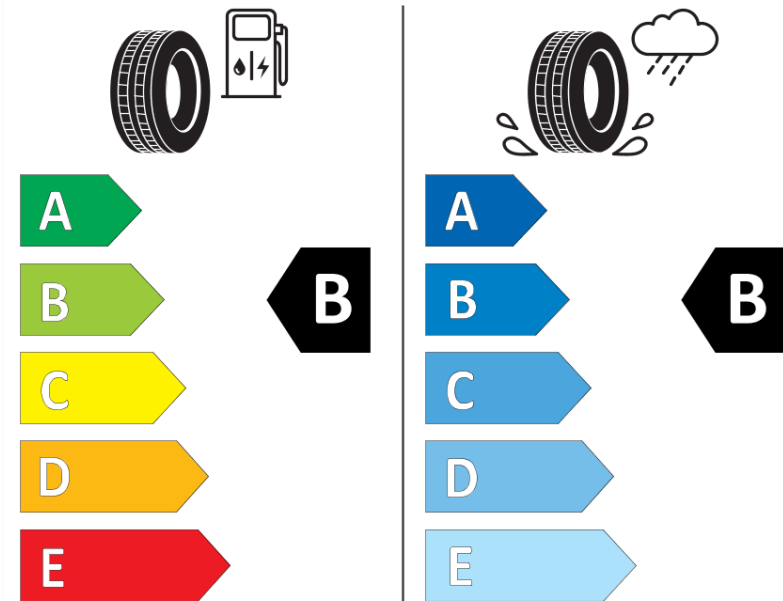

## Product Information Sheet

Delegated Regulation (EU) 2020/740

Supplier name or trademark	<b>MICHELIN</b>
Commercial name or trade designation	<b>CROSSCLIMATE+ S1</b>
Tyre type identifier	<b>536378</b>
Tyre size designation	<b>205/60R16</b>
Load-capacity index	<b>96</b>
Speed category symbol	<b>H</b>
Fuel efficiency class	<b>B</b>
Wet grip class	<b>B</b>
External rolling noise class	<b>B</b>
External rolling noise value	<b>71 dB</b>
Severe snow tyre	<b>Yes</b>
Ice tyre	<b>No</b>
Date of start of production	<b>13/21</b>
Date of end of production	
Load version	<b>XL</b>
Additional information	<b>205/60 R16 96H XL TL CROSSCLIMATE+ S1 MI</b>

# ENERG

**MICHELIN**

536378

205/60R16 96 H XL

C1

2020/740