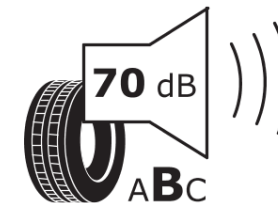

ENERG

IDILIS

536437

185/65R14 86 T

C1