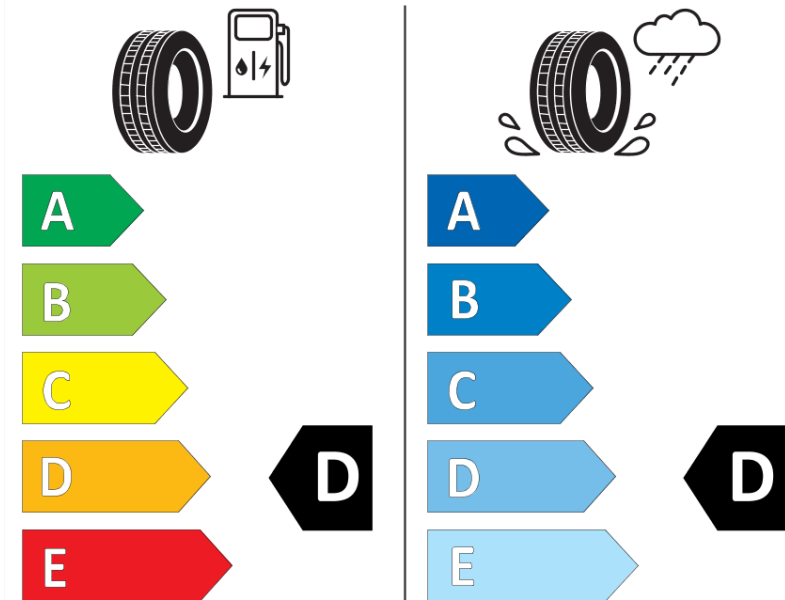

Product Information Sheet

Delegated Regulation (EU) 2020/740

Supplier name or trademark	IDILIS
Commercial name or trade designation	501
Tyre type identifier	536437
Tyre size designation	185/65R14
Load-capacity index	86
Speed category symbol	T
Fuel efficiency class	D
Wet grip class	D
External rolling noise class	B
External rolling noise value	70 dB
Severe snow tyre	Yes
Ice tyre	No
Date of start of production	21/14
Date of end of production	
Load version	SL
Additional information	185/65 R14 86T TL 501 ID

ENERG

IDILIS

536437

185/65R14 86 T

C1