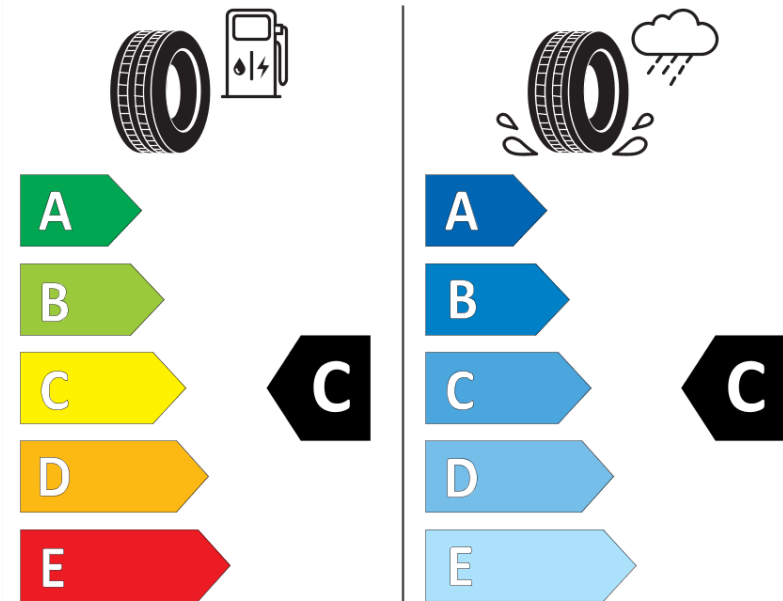

## Product Information Sheet

Delegated Regulation (EU) 2020/740

Supplier name or trademark	<b>MICHELIN</b>
Commercial name or trade designation	<b>LATITUDE TOUR HP N0</b>
Tyre type identifier	<b>536851</b>
Tyre size designation	<b>275/45R19</b>
Load-capacity index	<b>108</b>
Speed category symbol	<b>V</b>
Fuel efficiency class	<b>C</b>
Wet grip class	<b>C</b>
External rolling noise class	<b>B</b>
External rolling noise value	<b>71 dB</b>
Severe snow tyre	<b>No</b>
Ice tyre	<b>No</b>
Date of start of production	<b>02/05</b>
Date of end of production	
Load version	<b>XL</b>
Additional information	<b>275/45 R19 108V EXTRA LOAD TLN0 LATITUDE TOUR HP MI</b>

# ENERG

**MICHELIN**

536851

275/45R19 108 V

C1

2020/740