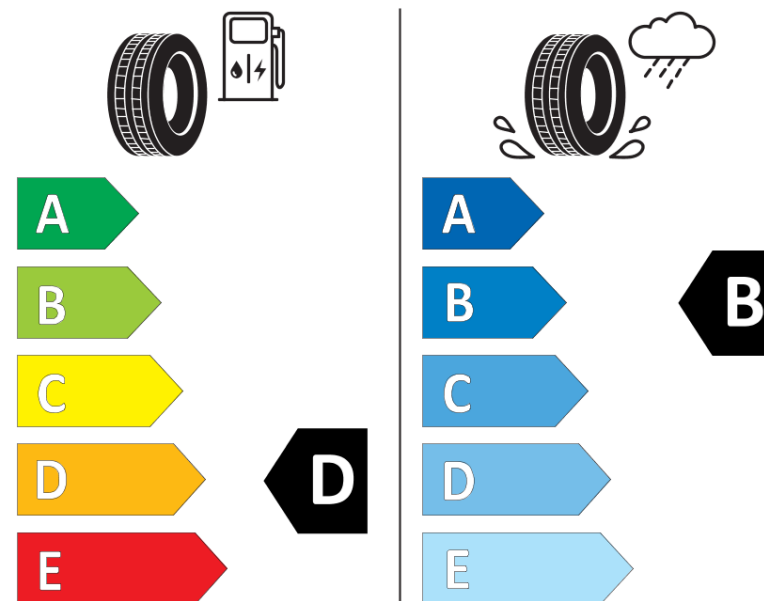

Product Information Sheet

Delegated Regulation (EU) 2020/740

Supplier name or trademark	KLEBER
Commercial name or trade designation	KRISALP HP3 SUV
Tyre type identifier	537633
Tyre size designation	215/50R18
Load-capacity index	92
Speed category symbol	V
Fuel efficiency class	D
Wet grip class	B
External rolling noise class	A
External rolling noise value	69 dB
Severe snow tyre	Yes
Ice tyre	No
Date of start of production	06/20
Date of end of production	
Load version	SL
Additional information	215/50 R18 92V TL KRISALP HP3 SUV KL

ENERG

KLEBER

537633

215/50R18 92 V

C1

2020/740